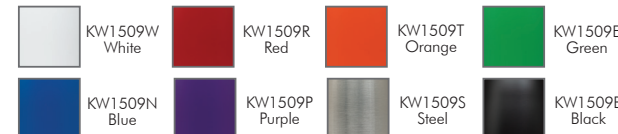

KW1509 [CLICK HERE](#)
For Pricing & Inventory

Trek - 20 oz. Double Wall
Stainless Steel Bottle