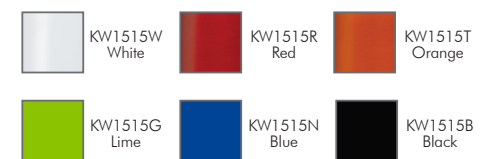

KW1514 [CLICK HERE For Pricing & Inventory](#)

NEW

Granada - 17 oz. Double Wall, Stainless Steel Water Bottle

KW1515 [CLICK HERE For Pricing & Inventory](#)

Keep drinks
Cold for 18 hours
AND
Hot for 10 hours