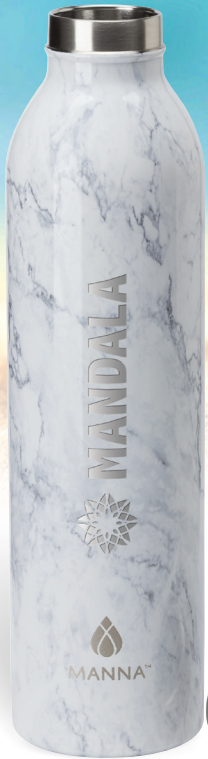

MANNA™

CM2014

CM2027

CM2028

CM1007

CM1005

CM2014 **RETRO**
MANNA™ 20 oz. STAINLESS
STEEL WATER BOTTLE

AS LOW AS \$17.99

CM2027 **ASCEND**
MANNA™ 18 oz. STAINLESS STEEL
WATER BOTTLE w/ ACACIA LID

AS LOW AS \$25.99

CM2028 **OASIS**
MANNA™ 18 oz. STAINLESS STEEL
WATER BOTTLE W/ MARBLE LID

AS LOW AS \$19.99

CM1007 **BOULDER**
MANNA™ 14 oz. STEEL CAMPING
MUG W/ HANDLE

AS LOW AS \$14.99

CM1005 **RENEGADE**
MANNA™ 20 oz. STAINLESS STEEL
TUMBLER w/ SILICONE GRIP

AS LOW AS \$21.99