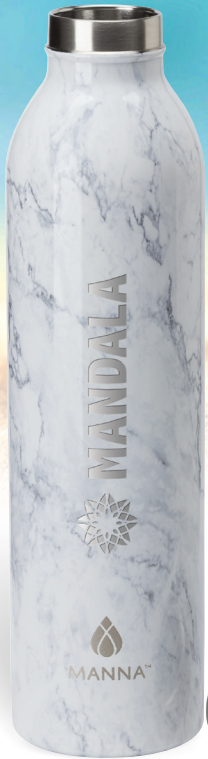

MANNA™

CM2014

CM2027

CM2028

CM1007

CM1005

CM2014 **RETRO**
MANNA™ 20 oz. STAINLESS
STEEL WATER BOTTLE

AS LOW AS \$17.99^(c)

CM2027 **ASCEND**
MANNA™ 18 oz. STAINLESS STEEL
WATER BOTTLE w/ ACACIA LID

AS LOW AS \$25.99^(c)

CM2028 **OASIS**
MANNA™ 18 oz. STAINLESS STEEL
WATER BOTTLE W/ MARBLE LID

AS LOW AS \$19.99^(c)

CM1007 **BOULDER**
MANNA™ 14 oz. STEEL CAMPING
MUG W/ HANDLE

AS LOW AS \$14.99^(c)

CM1005 **RENEGADE**
MANNA™ 20 oz. STAINLESS STEEL
TUMBLER w/ SILICONE GRIP

AS LOW AS \$21.99^(c)

Logomark
Different by design

QUALITY
CERTIFICATION ALLIANCE

sales@logomark.com | www.logomark.com 1201 Bell Ave, Tustin, CA 92780 | (800) 789-4438 | asi 67866
Prices are subject to change. Please confirm current pricing before ordering.